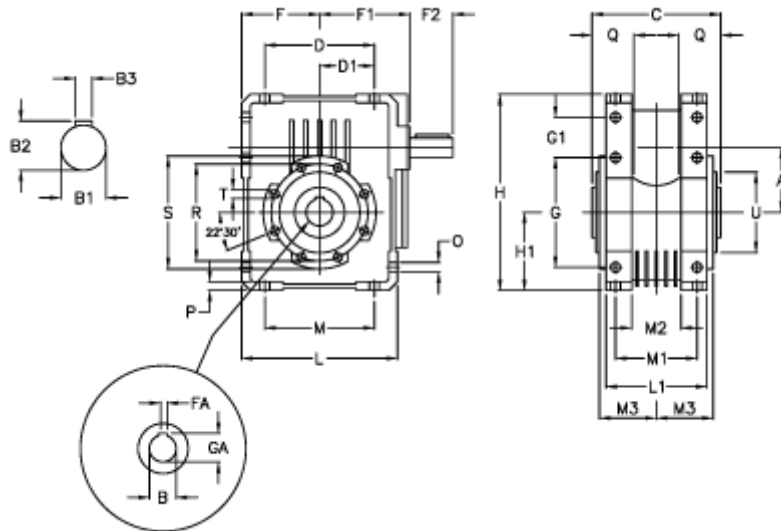

Article number: 3922086020700

Description: Worm gear with solid input shaft
W 86U-20-HS unassembled

Measures

A = 86.90	Description = W 86U-xx-HS	H = 245.5	O = 11.5
B = 35	F = 100.0	H1 = 100.0	P = 11
B1 = 25	F1 = 142.5	L = 200	Q = 45
B2 = 28.0	F2 = 50	L1 = 125	R = 130
B3 = 8	FA = 10	M = 144	S = 150
C = 140	G = 144	M1 = 101	T = M10x18
D = 144.0	G1 = 45.5	M2 = 57	U = 110
D1 = 72.0	GA = 38.3	M3 = 64.5	